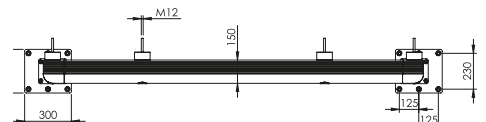

FULL FRAME

PROTEZIONE PORTA FULL FRAME
FULL FRAME DOOR PROTECTION

WARNING SELF STANDING

Full Frame up to 5000mm high and 5000mm wide can be used without being mounted to the wall

FULL FRAME

ISTRUZIONI DI INSTALLAZIONE
ASSEMBLY INSTRUCTIONS

WARNING

The distance of installation depends on speed and weight of vehicle and also on the dimension of the full frame

WALL

MIN 200mm*

1

2

3

4