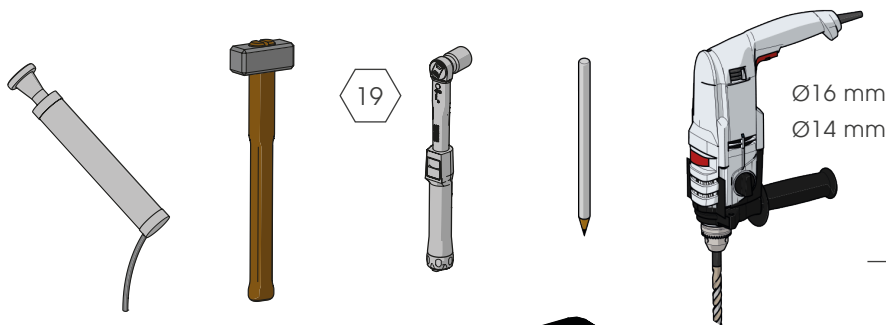

FULL FRAME

PROTEZIONE PORTA FULL FRAME
FULL FRAME DOOR PROTECTION

WARNING SELF STANDING

Full Frame up to 5000mm high and 5000mm wide can be used without being mounted to the wall

FULL FRAME

ISTRUZIONI DI INSTALLAZIONE
ASSEMBLY INSTRUCTIONS

WARNING

The distance of installation depends on speed and weight of vehicle and also on the dimension of the full frame

WALL

MIN 200mm*

1

2

3

4