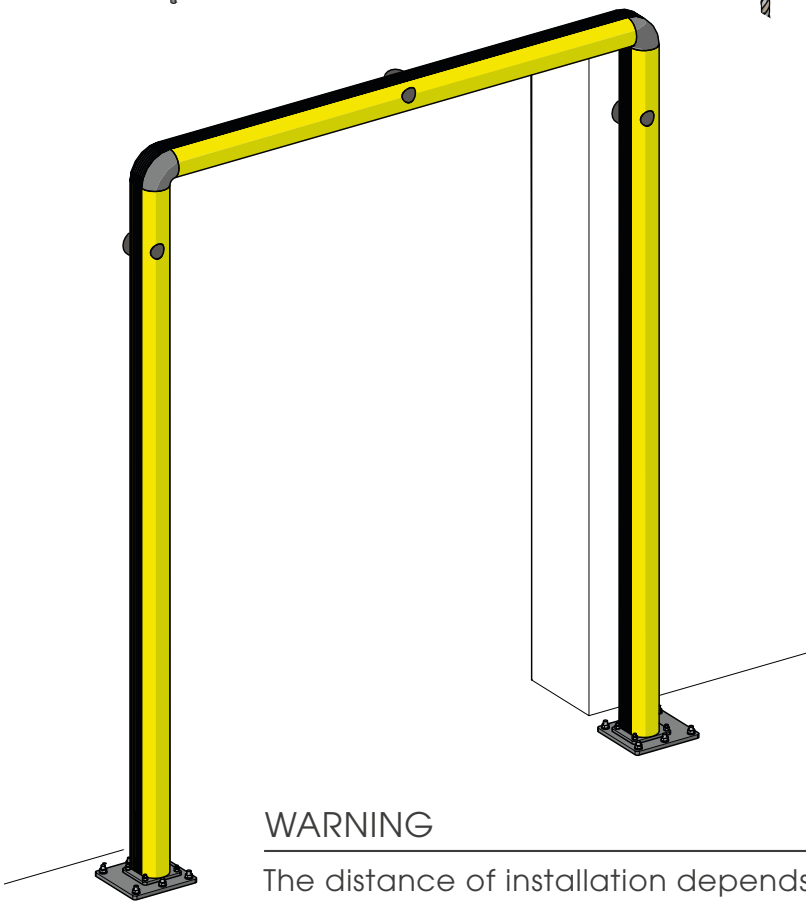

FULL FRAME

PROTEZIONE PORTA FULL FRAME
FULL FRAME DOOR PROTECTION

WARNING SELF STANDING

Full Frame up to 5000mm high and 5000mm wide can be used without being mounted to the wall

FULL FRAME

ISTRUZIONI DI INSTALLAZIONE
ASSEMBLY INSTRUCTIONS

WARNING

The distance of installation depends on speed and weight of vehicle and also on the dimension of the full frame

WALL

MIN 200mm*

1

2

3

4