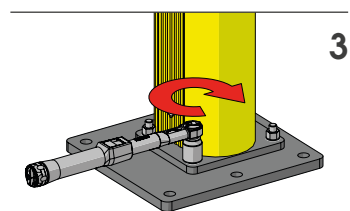

FULL FRAME

PROTEZIONE PORTA FULL FRAME
FULL FRAME DOOR PROTECTION

WARNING SELF STANDING

Full Frame up to 5000mm high and 5000mm wide can be used without being mounted to the wall

FULL FRAME

ISTRUZIONI DI INSTALLAZIONE
ASSEMBLY INSTRUCTIONS

WARNING

The distance of installation depends on speed and weight of vehicle and also on the dimension of the full frame

WALL

MIN 200mm*

1

2

3

4