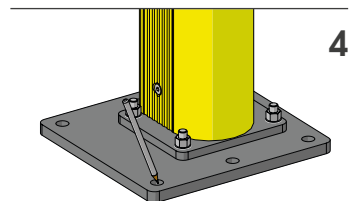

FULL FRAME

PROTEZIONE PORTA FULL FRAME
FULL FRAME DOOR PROTECTION

WARNING SELF STANDING

Full Frame up to 5000mm high and 5000mm wide can be used without being mounted to the wall

FULL FRAME

ISTRUZIONI DI INSTALLAZIONE
ASSEMBLY INSTRUCTIONS

WARNING

The distance of installation depends on speed and weight of vehicle and also on the dimension of the full frame

WALL

MIN 200mm*

1

2

3

4