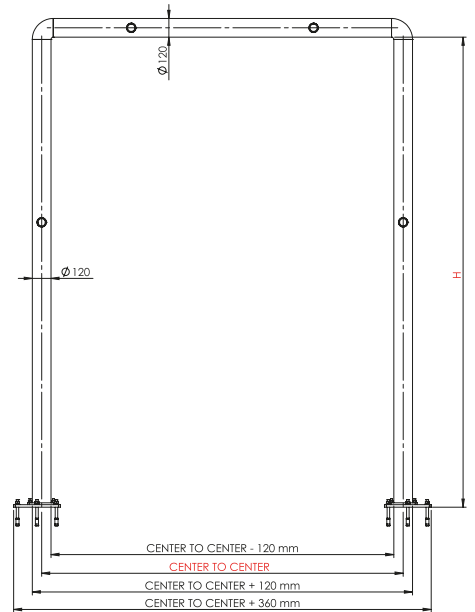

FULL FRAME

PROTEZIONE PORTA FULL FRAME
FULL FRAME DOOR PROTECTION

WARNING SELF STANDING

Full Frame up to 5000mm high and 5000mm wide can be used without being mounted to the wall

FULL FRAME

ISTRUZIONI DI INSTALLAZIONE
ASSEMBLY INSTRUCTIONS

WARNING

The distance of installation depends on speed and weight of vehicle and also on the dimension of the full frame

WALL

MIN 200mm*

1

2

3

4