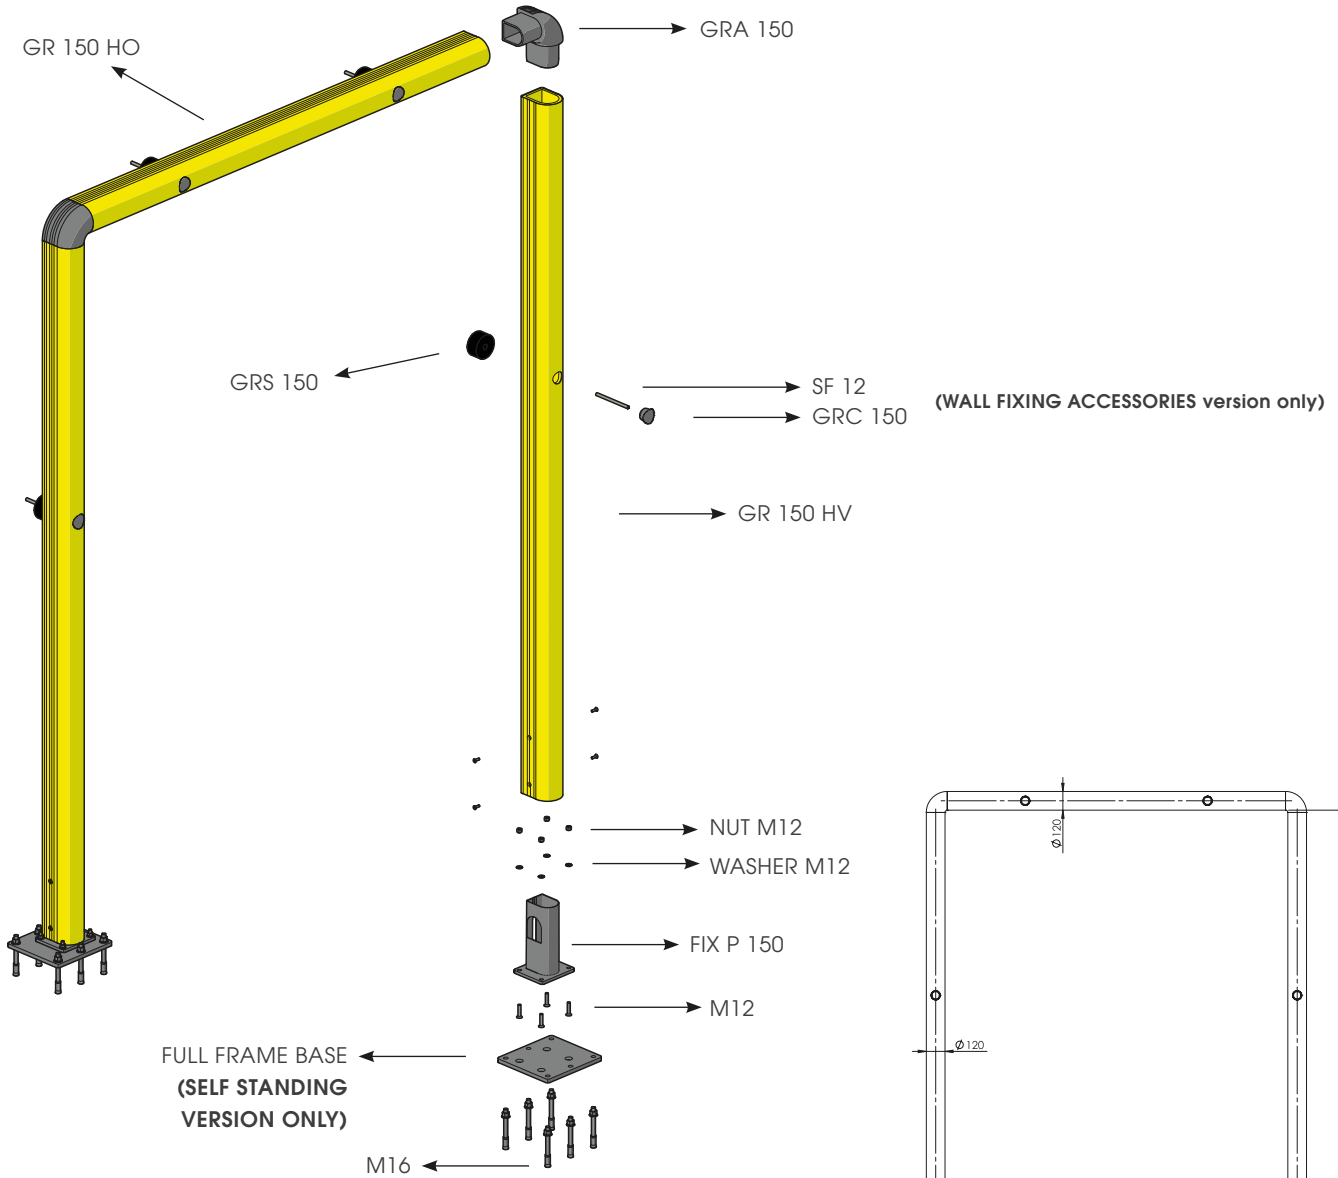

FULL FRAME

PROTEZIONE PORTA FULL FRAME
FULL FRAME DOOR PROTECTION

WARNING SELF STANDING

Full Frame up to 5000mm high and 5000mm wide can be used without being mounted to the wall

FULL FRAME

ISTRUZIONI DI INSTALLAZIONE
ASSEMBLY INSTRUCTIONS

WARNING

The distance of installation depends on speed and weight of vehicle and also on the dimension of the full frame

WALL

MIN 200mm*

1

2

3

4