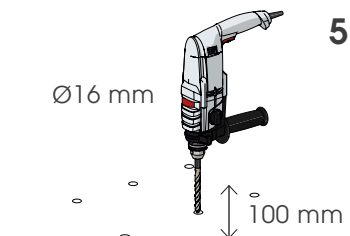

FULL FRAME

PROTEZIONE PORTA FULL FRAME
FULL FRAME DOOR PROTECTION

WARNING SELF STANDING

Full Frame up to 5000mm high and 5000mm wide can be used without being mounted to the wall

FULL FRAME

ISTRUZIONI DI INSTALLAZIONE
ASSEMBLY INSTRUCTIONS

WARNING

The distance of installation depends on speed and weight of vehicle and also on the dimension of the full frame

WALL

MIN 200mm*

1

2

3

4