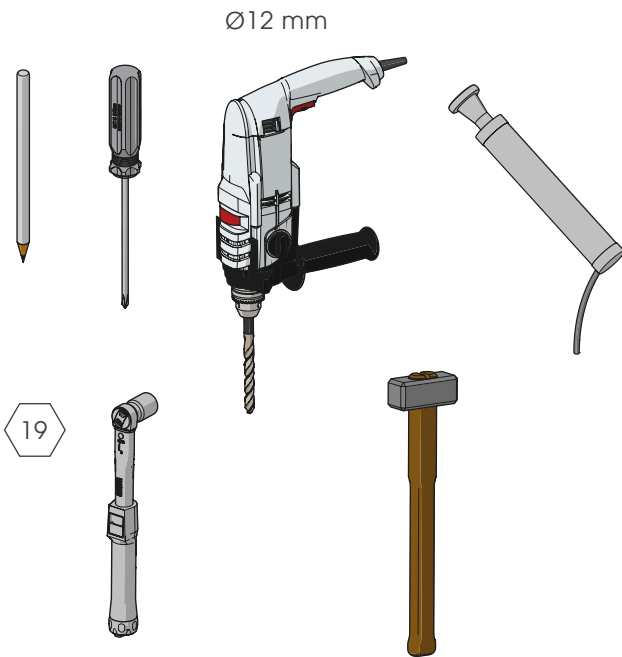

### 03. GUARD RAIL

# GRIN 90

GUARD RAIL CONTINUO  
CONTINUOUS GUARD RAIL

# GRIN 90/150

ISTRUZIONI DI INSTALLAZIONE  
ASSEMBLY INSTRUCTIONS

**WARNING**  
The distance of installation depends on speed and weight of vehicle