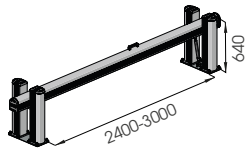

DOCK GATE

M12 GALVANISED STEEL

DOCK GATE L	2400-2600
DOCK GATE XL	2605-2800
DOCK GATE XXL	2805-3000

Packing Colour **B** **M** to be defined

Equipped with accessories