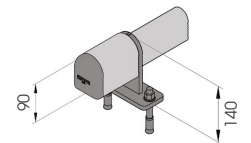

Guard Rails

GRIN 90

M12 GALVANISED STEEL

GRIN 90 1500

Length **1500 mm**
 Packing **to be defined**
 Colour **M**

GRINCO 90

Packing **to be defined**
 Colour **M**

Equipped with accessories

GRINT 90

Packing **to be defined**
 Colour **M**

Equipped with accessories