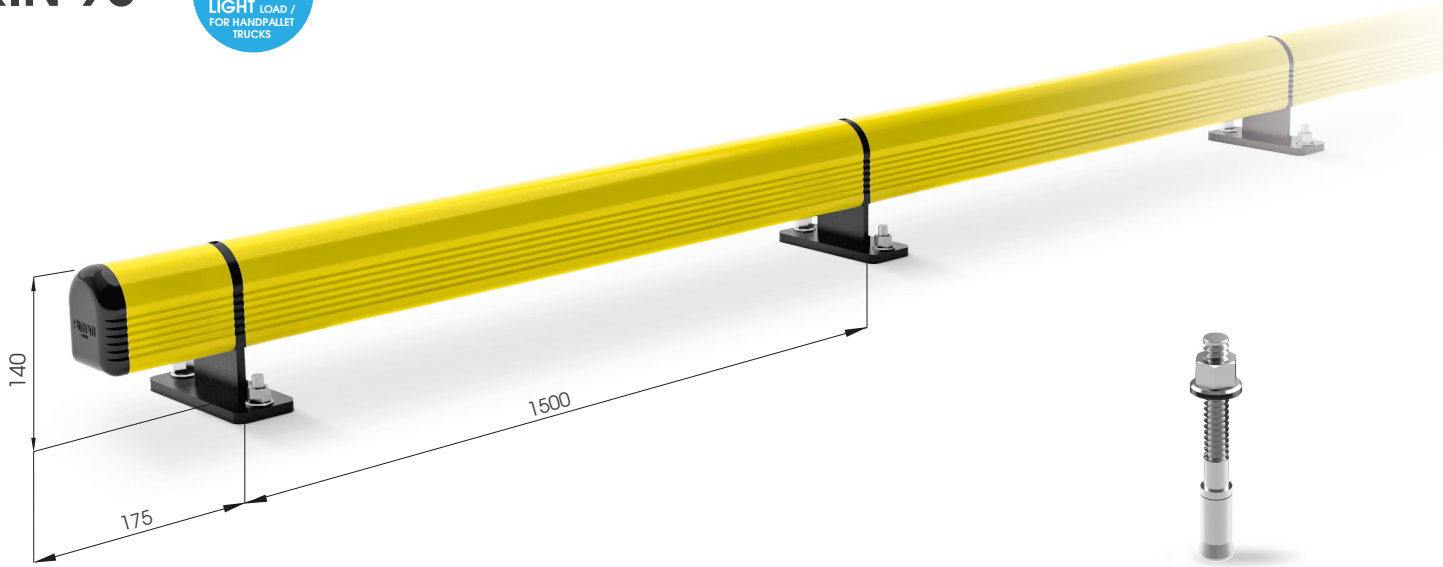

Guard Rails

GRIN 90

M12 GALVANISED STEEL

GRIN 90 1500

Length **1500 mm**
 Packing **to be defined**
 Colour **M**

GRINCO 90

Packing **to be defined**
 Colour **M**

Equipped with accessories

GRINT 90

Packing **to be defined**
 Colour **M**

Equipped with accessories