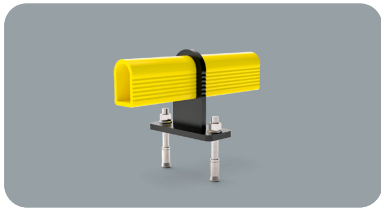

Guard Rails

GRIN 90

M12 GALVANISED STEEL

GRIN 90 1500

Length **1500 mm**
 Packing **to be defined**
 Colour **M**

GRINCO 90

Packing **to be defined**
 Colour **M**

Equipped with accessories

GRINT 90

Packing **to be defined**
 Colour **M**

Equipped with accessories