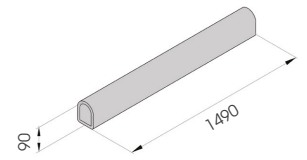

Guard Rails

GRIN 90

M12 GALVANISED STEEL

GRIN 90 1500

Length **1500 mm**
 Packing **to be defined**
 Colour **M**

GRINCO 90

Packing **to be defined**
 Colour **M**

Equipped with accessories

GRINT 90

Packing **to be defined**
 Colour **M**

Equipped with accessories