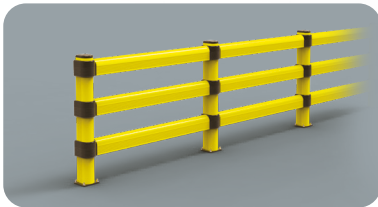

# LINK 150/3

DIFFERENT SIZES ON REQUEST

M12 GALVANISED STEEL

LINK 150/3

Packing **unpacked on pallet**  
Colour **B M**

Equipped with accessories

LINK 150/3 CORNER

Packing **unpacked on pallet**  
Colour **B M**

**External Corners available**

Equipped with accessories