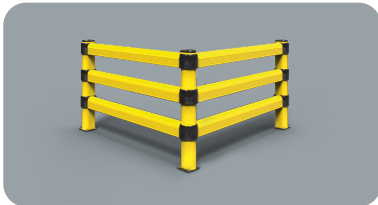

# LINK 150/3

DIFFERENT SIZES ON REQUEST

M12 GALVANISED STEEL

LINK 150/3

Packing **unpacked on pallet**  
Colour **B M**

Equipped with accessories

LINK 150/3 CORNER

Packing **unpacked on pallet**  
Colour **B M**

**External Corners available**

Equipped with accessories