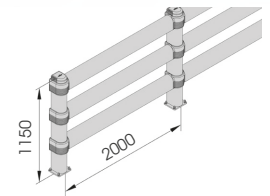

# LINK 150/3

DIFFERENT SIZES ON REQUEST

M12 GALVANISED STEEL

LINK 150/3

Packing **unpacked on pallet**  
Colour **B M**

Equipped with accessories

LINK 150/3 CORNER

Packing **unpacked on pallet**  
Colour **B M**