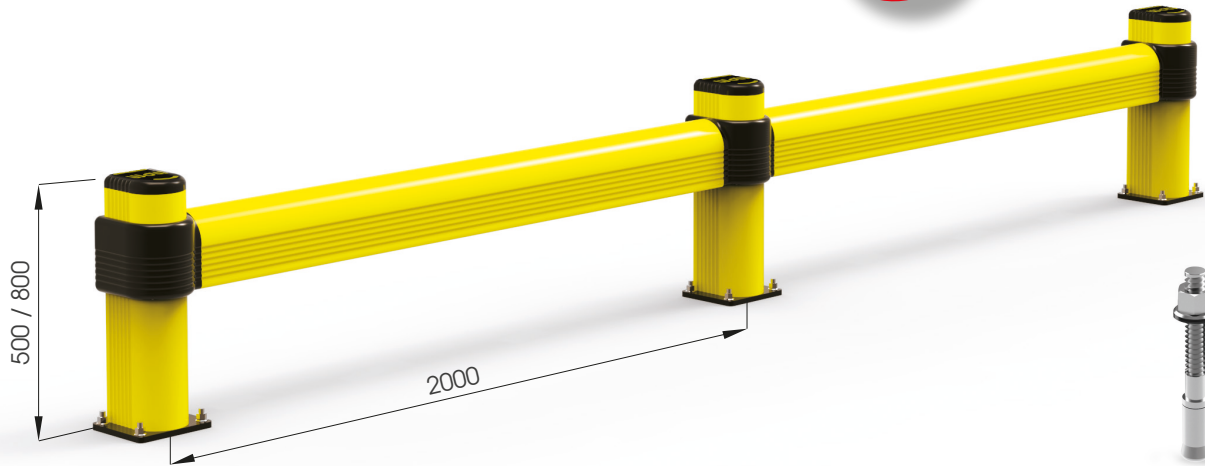

# LINK SINGLE

DIFFERENT SIZES ON REQUEST

M12 GALVANISED STEEL

LINK SINGLE 500 800

Packing Colour **unpacked on pallet**  
B M

Equipped with accessories

LINK SINGLE CORNER

Packing Colour **unpacked on pallet**  
B M

External Corners available

Equipped with accessories