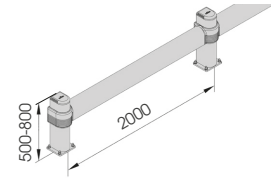

# LINK SINGLE

DIFFERENT SIZES ON REQUEST

M12 GALVANISED STEEL

LINK SINGLE 500 800

Packing Colour **unpacked on pallet**  
B M

Equipped with accessories

LINK SINGLE CORNER

Packing Colour **unpacked on pallet**  
B M