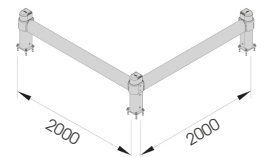

# LINK SINGLE

DIFFERENT SIZES ON REQUEST

M12 GALVANISED STEEL

LINK SINGLE 500 800

Packing Colour **unpacked on pallet**  
B M

Equipped with accessories

LINK SINGLE CORNER

Packing Colour **unpacked on pallet**  
B M