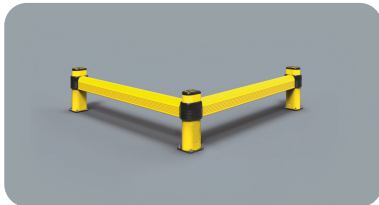

# LINK SINGLE

DIFFERENT SIZES ON REQUEST

M12 GALVANISED STEEL

LINK SINGLE 500 800

Packing Colour **unpacked on pallet**  
B M

Equipped with accessories

LINK SINGLE CORNER

Packing Colour **unpacked on pallet**  
B M

External Corners available

Equipped with accessories