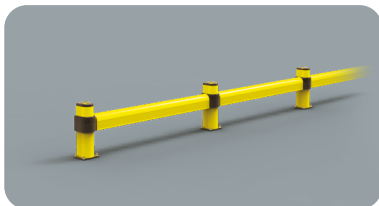

# LINK SINGLE

DIFFERENT SIZES ON REQUEST

M12 GALVANISED STEEL

LINK SINGLE 500 800

Packing Colour **unpacked on pallet**  
B M

Equipped with accessories

LINK SINGLE CORNER

Packing Colour **unpacked on pallet**  
B M

External Corners available

Equipped with accessories