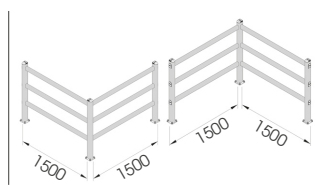

Packing Colour **unpacked on pallet**
☐ B ☒ M