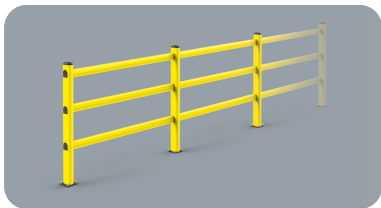

Pedestrian Safety Barriers

PEDESTRIAN 90

FAST AND EASY TO INSTALL

M12 GALVANISED STEEL

PED 90 1500x1150 MODULAR

Packing Colour **unpacked on pallet**
 B M

Equipped with accessories

PED 90 1500x1150 CORNER