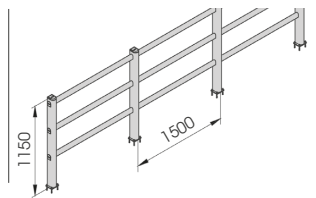

Pedestrian Safety Barriers

PEDESTRIAN 90

FAST AND EASY TO INSTALL

M12 GALVANISED STEEL

PED 90 1500x1150 MODULAR

Packing Colour **unpacked on pallet**
 B M

Equipped with accessories

PED 90 1500x1150 CORNER